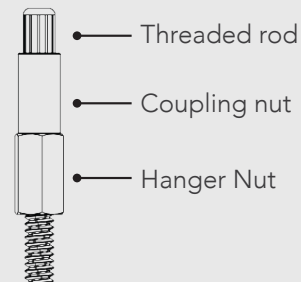

Threaded Rod Attachment