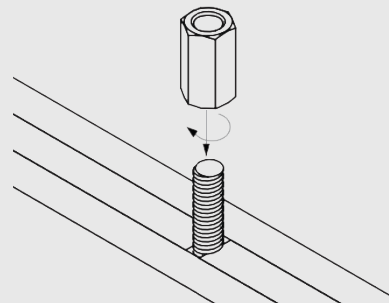

Threaded Rod Attachment