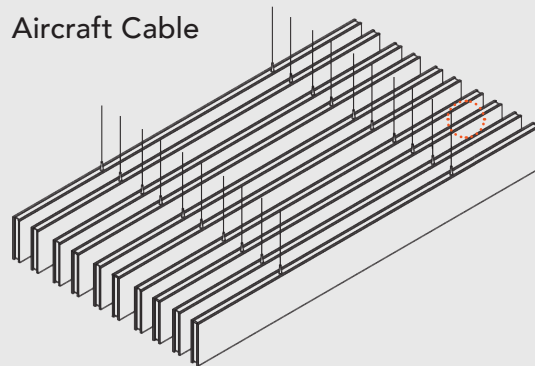

VERTEX SLIM™

FEATURES:

- Easy Install
- Choice of 34 Colors
- Lightweight and Easy to Handle
- Linear Layout
- Modern Design
- Excellent Acoustical Values
- Available in straight or wavy bottom
- Custom Sizes Available

POLY-COUSTIX®
BY SOUND SEAL

SPECIFICATIONS

Standard Baffle Sizes (WxH):	48" x 12", 48" x 16", 48" x 24" 96" x 12", 96" x 16", 96" x 24"
Thickness:	9 mm
Weight:	.5 lbs. per square foot
Fire Rating:	Class A per ASTM E-84
Design:	Straight or Wavy Bottom Edge

HARDWARE OPTIONS

Product can be installed with your choice of either aircraft cable or threaded rod attachments.

ACOUSTICAL DATA

Frequency (Hz)	125	250	500	1000	2000	4000	SABINS
9 mm Thickness	1.17	1.40	2.17	3.39	4.89	5.74	

Frequency (Hz)	125	250	500	1000	2000	4000	NRC
9 mm Thickness	.29	.35	.54	.85	1.22	1.44	.75

Based on Baffle size 4' x 2' with Type "J" Mounting. Sabins are based on Sabins per Object, NRC is an equivalent number based on one face of one panel

INSTALLATION OPTIONS

Aircraft Cable