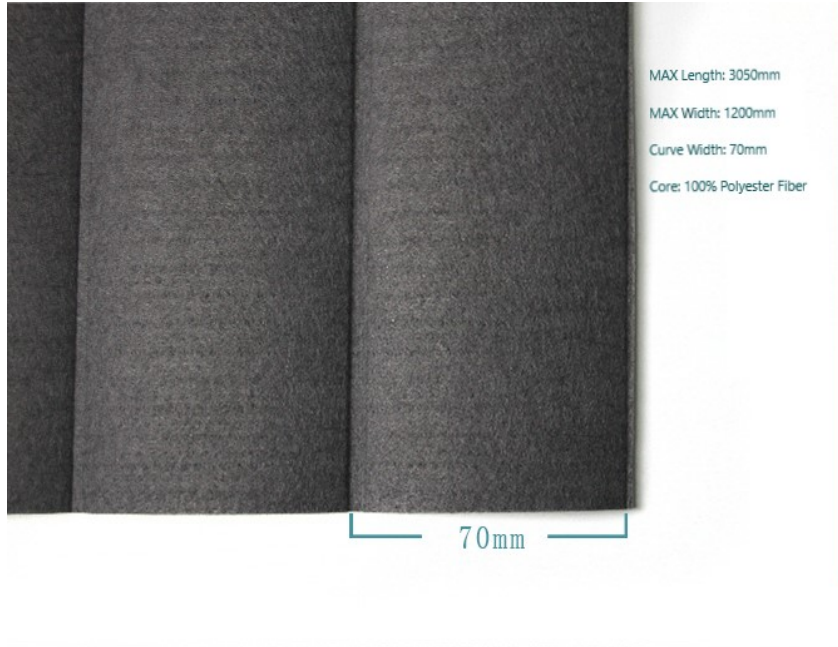

eKÖR Roller Wave Panels

Style, simplicity, and sound results ... it doesn't have to be complicated to be effective. Catch the wave!