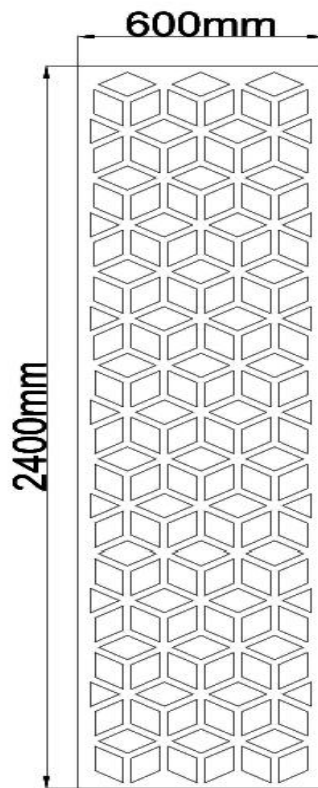

eKÖR
12 mm Panels

2440*1220*12mm
Density: 2300g/sqm

Note: images may not be exact representation of the color palette. Please request a sample for use in your color selections.

eKÖR 24 mm Panels

2440*1220* mm
Density: 2300g/sqm

Note: images may not be exact representation of the color palette. Please request a sample for use in your color selections.

eKÖR
V-sculpted Panels

Recommended size: 1200*600*12mm

Max size: 2400*1200*12mm

Note: images may not be exact representation of the color palette. Please request a sample for use in your color selections.

eKÖR Screens

Recommended size: 1200*600*12mm

Max size: 2400*1200*12mm

...screens help to improve user privacy and layout of open offices while retaining free flowing workspaces and reducing unwanted background noise

Metallic Detailing

Maximum Size:

2400*1200*9mm

eKÖR Molded Tiles

Request a list of our full series of eKoR tiles today!

A Style: 250*250*60mm

B Style: 500*500*60mm

C Style: 400*600*45mm