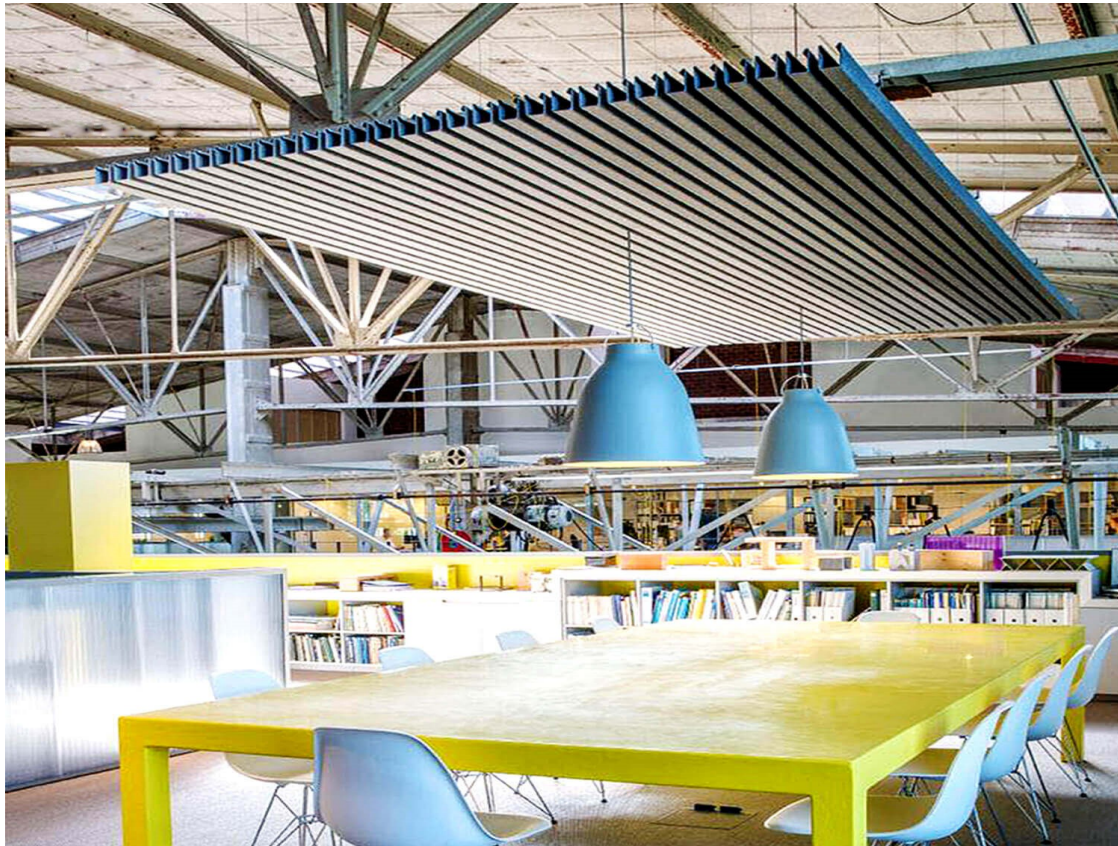

Look up for inspiration...

eKÖR MÖRe...

3mm over 9mm Carved Panels

...Curtain walls used as partitions and acoustic buffers

Perfect where the requirements for partitioning are constantly changing

eKÖR for Healthy Learning Spaces