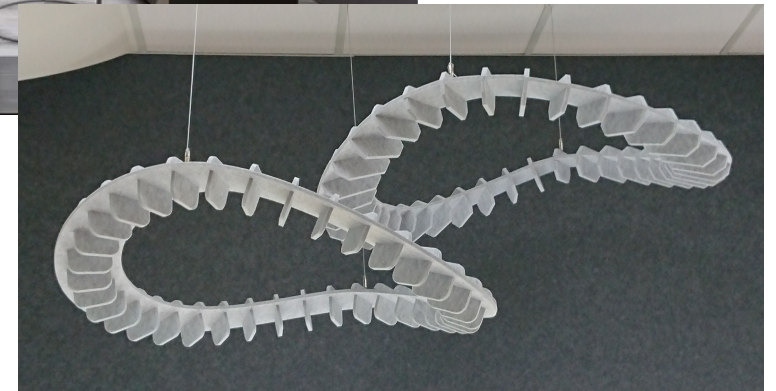

Look up for inspiration...

eKÖR MÖRe...

3mm over 9mm Carved Panels

...Curtain walls used as partitions and acoustic buffers

Perfect where the requirements for partitioning are constantly changing

eKÖR for Healthy Learning Spaces