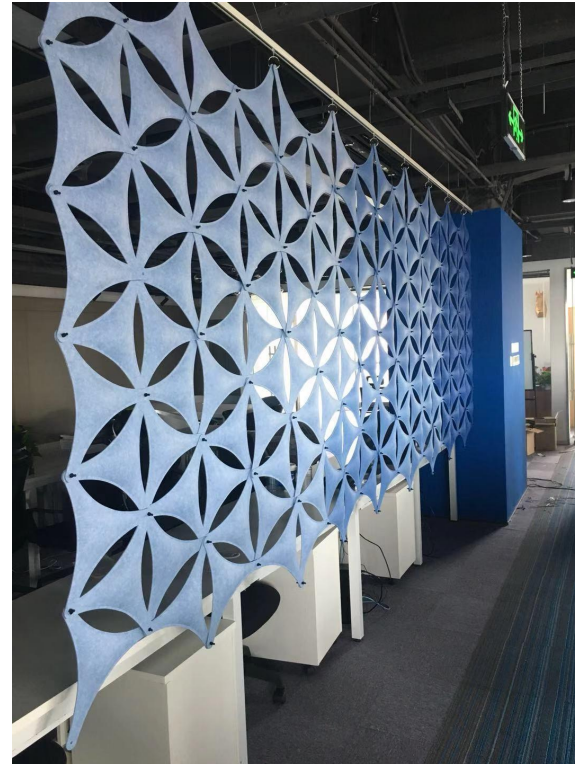

eKÖR for Public Spaces

eKÖR ~ color and design flexibility and acoustic performance to fit any application.