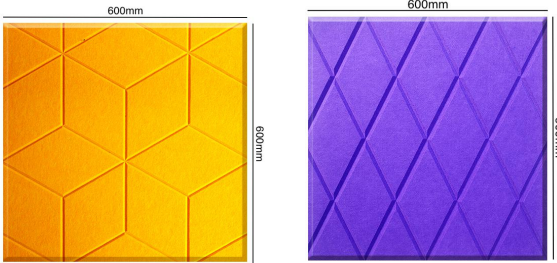

BZ-24

BZ-41

BZ-37

BZ-17

BZ-49

BZ-39

BZ-13

Note: images may not be exact representation of the color palette. Please request a sample for use in your color selections.

eKÖR
12 mm Panels

2440*1220*12mm
Density: 2300g/sqm

Note: images may not be exact representation of the color palette. Please request a sample for use in your color selections.

eKÖR 24 mm Panels

2440*1220* mm
Density: 2300g/sqm

Note: images may not be exact representation of the color palette. Please request a sample for use in your color selections.

eKÖR
V-sculpted Panels

Recommended size: 1200*600*12mm

Max size: 2400*1200*12mm