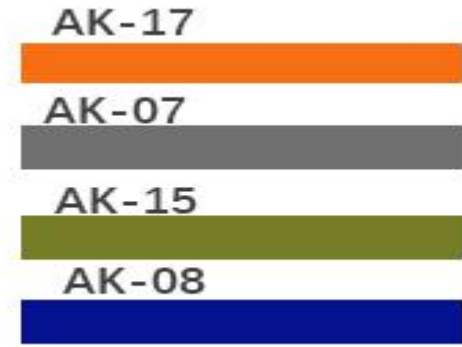

BZ-24

BZ-41

BZ-37

BZ-17

BZ-49

BZ-39

BZ-13

Note: images may not be exact representation of the color palette. Please request a sample for use in your color selections.

eKÖR
12 mm Panels

2440*1220*12mm
Density: 2300g/sqm

Note: images may not be exact representation of the color palette. Please request a sample for use in your color selections.

eKÖR 24 mm Panels

2440*1220* mm
Density: 2300g/sqm