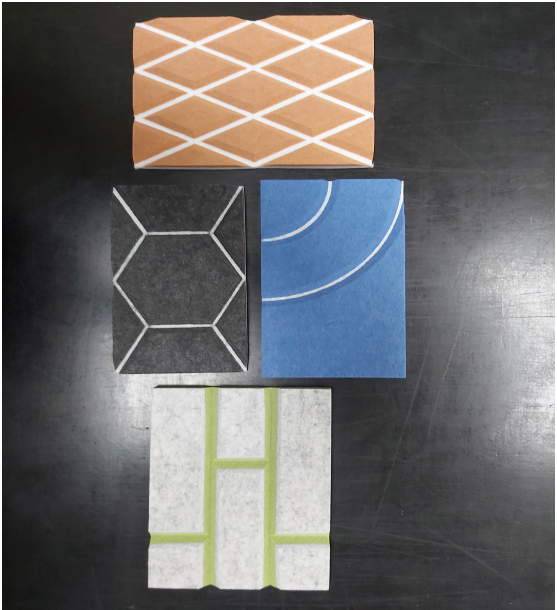

BZ-24

BZ-41

BZ-37

BZ-17

BZ-49

BZ-39

BZ-13

Note: images may not be exact representation of the color palette. Please request a sample for use in your color selections.

eKÖR
12 mm Panels

2440*1220*12mm
Density: 2300g/sqm

Note: images may not be exact representation of the color palette. Please request a sample for use in your color selections.

eKÖR 24 mm Panels

2440*1220* mm
Density: 2300g/sqm

Note: images may not be exact representation of the color palette. Please request a sample for use in your color selections.

eKÖR
V-sculpted Panels

Recommended size: 1200*600*12mm

Max size: 2400*1200*12mm

eKÖR Basics

These "basic" panels can be used freestanding, fastened to a wall, applied over glass or hung on track. Simple, fast, colorful and effective.

eKÖR
Molded Tiles

Build out areas as required... Add color to create pattern or motif