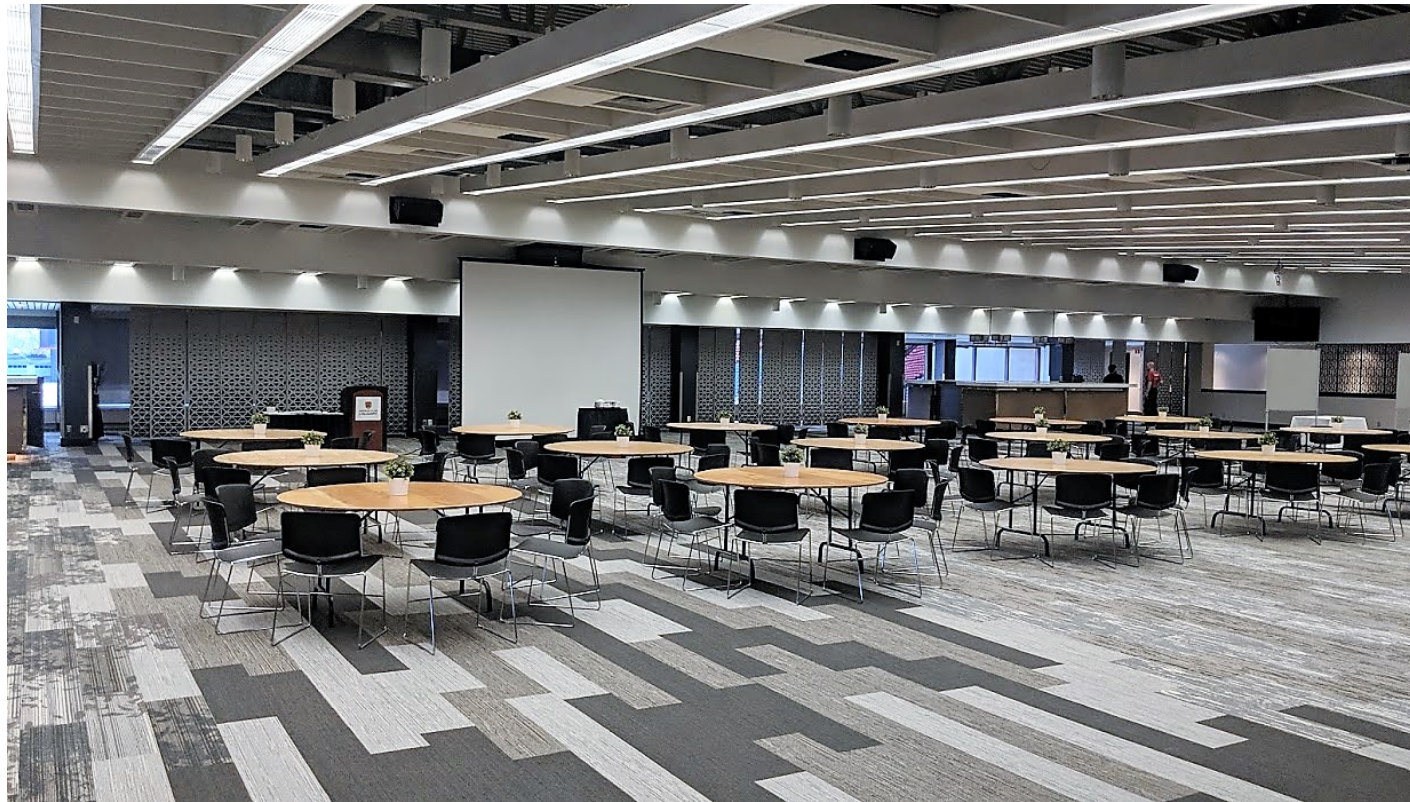

Look up for inspiration...

eKÖR MÖRe...

3mm over 9mm Carved Panels

...Curtain walls used as partitions and acoustic buffers

Perfect where the requirements for partitioning are constantly changing

eKÖR for Healthy Learning Spaces