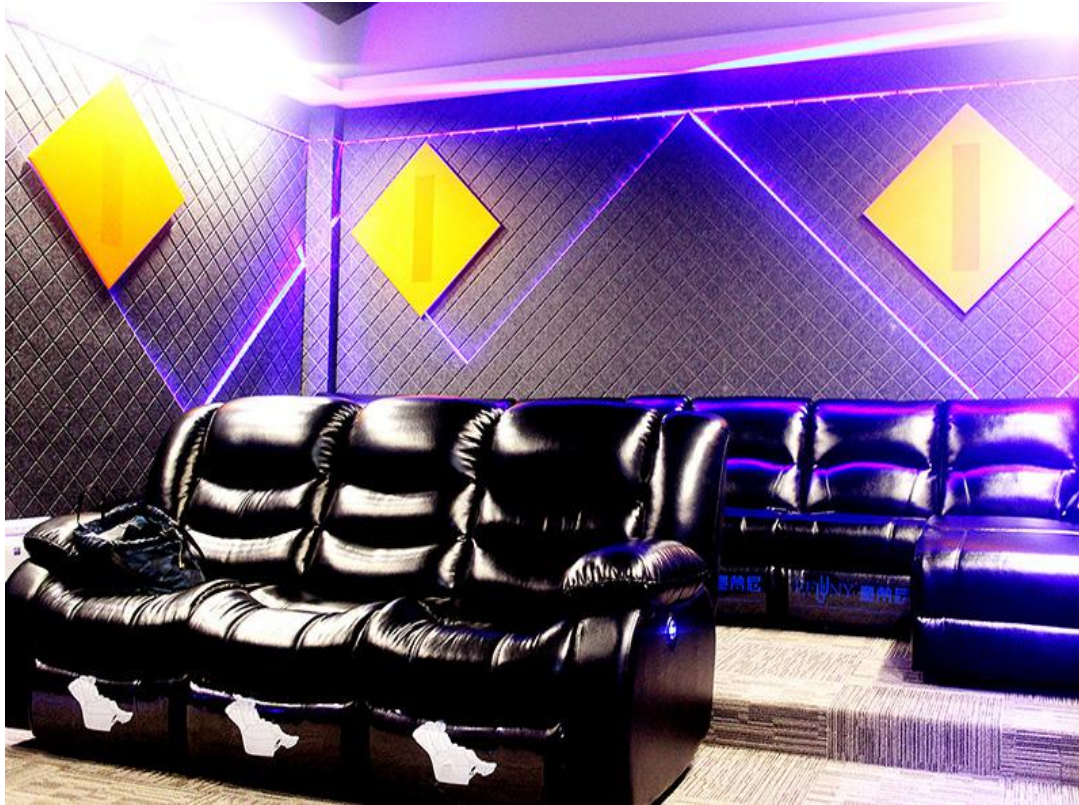

eKÖR Home Theater

Drawing on the experience of commercial theatres and by using an acoustic cavity design we can offer customized sound absorbing walls series for the panoramic surround sound in home or office theatres.