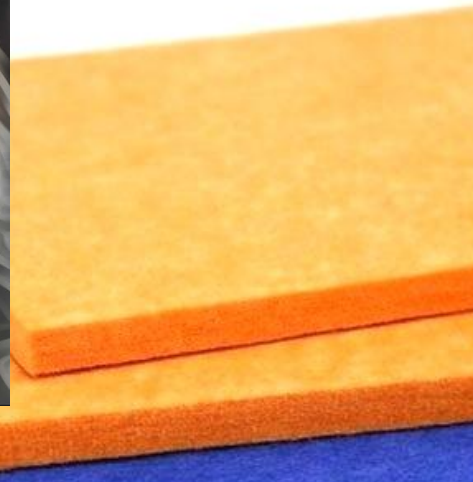

Printed panels let you think outside of the box...

Using advanced print technology it is possible to replicate any picture selected for themed wall surfacing... Below it has also been used to create a dream or to feature an office icon.