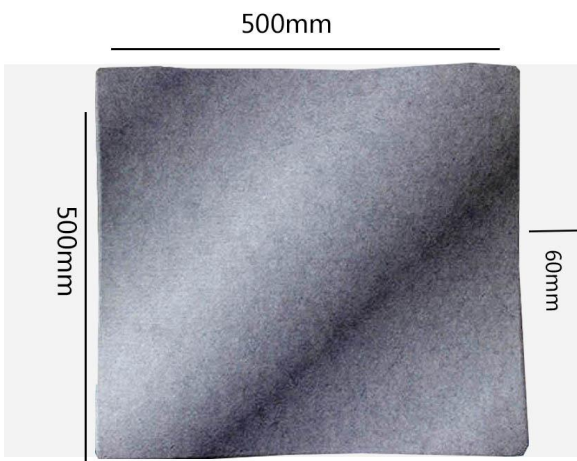

PET-B-003B 500*500*60mm