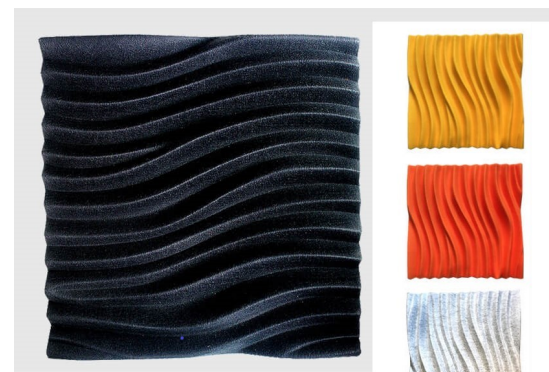

eKÖR Molded Tiles

Request a list of our full series of eKoR tiles today!

A Style: 250*250*60mm

B Style: 500*500*60mm

C Style: 400*600*45mm

D Style: 540*900*45mm

E Style: 600*600*74mm

F Style: 600*600*60mm

eKÖR

ACOUSTIC SOLUTIONS BY DESIGN