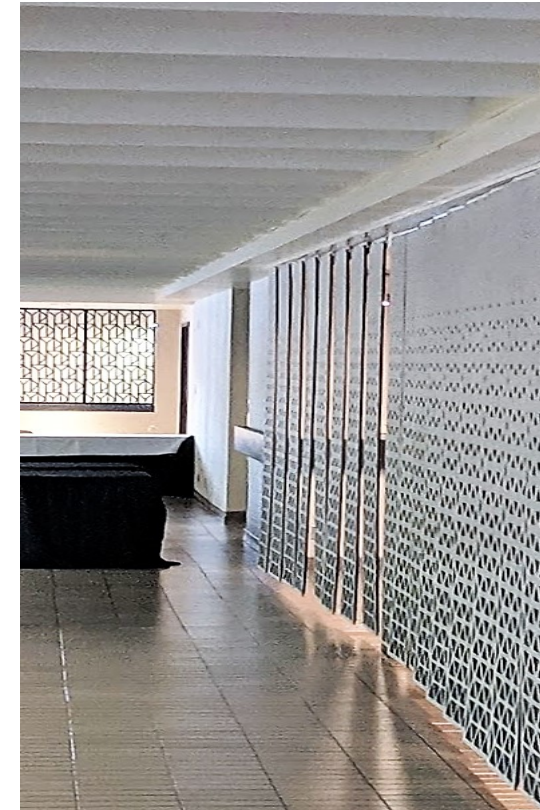

Note: images may not be exact representation of the color palette. Please request a sample for use in your color selections.

eKÖR
V-sculpted Panels

Recommended size: 1200*600*12mm

Max size: 2400*1200*12mm

Look up for inspiration...

eKÖR MÖRe...

3mm over 9mm Carved Panels

...Curtain walls used as partitions and acoustic buffers

Perfect where the requirements for partitioning are constantly changing

eKÖR for Healthy Learning Spaces