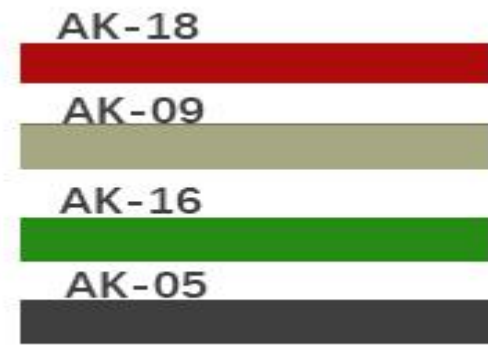

BZ-24

BZ-41

BZ-37

BZ-17

BZ-49

BZ-39

BZ-13

Note: images may not be exact representation of the color palette. Please request a sample for use in your color selections.

eKÖR
12 mm Panels

2440*1220*12mm
Density: 2300g/sqm

Note: images may not be exact representation of the color palette. Please request a sample for use in your color selections.

eKÖR 24 mm Panels

2440*1220* mm
Density: 2300g/sqm

Note: images may not be exact representation of the color palette. Please request a sample for use in your color selections.

eKÖR
V-sculpted Panels

Recommended size: 1200*600*12mm

Max size: 2400*1200*12mm