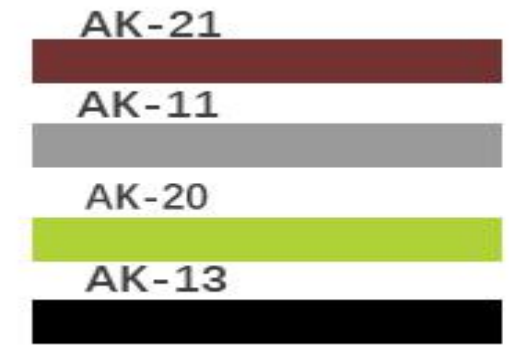

BZ-24

BZ-41

BZ-37

BZ-17

BZ-49

BZ-39

BZ-13

Note: images may not be exact representation of the color palette. Please request a sample for use in your color selections.

eKÖR
12 mm Panels

2440*1220*12mm
Density: 2300g/sqm

Note: images may not be exact representation of the color palette. Please request a sample for use in your color selections.

eKÖR 24 mm Panels

2440*1220* mm
Density: 2300g/sqm

Note: images may not be exact representation of the color palette. Please request a sample for use in your color selections.

eKÖR
V-sculpted Panels

Recommended size: 1200*600*12mm

Max size: 2400*1200*12mm