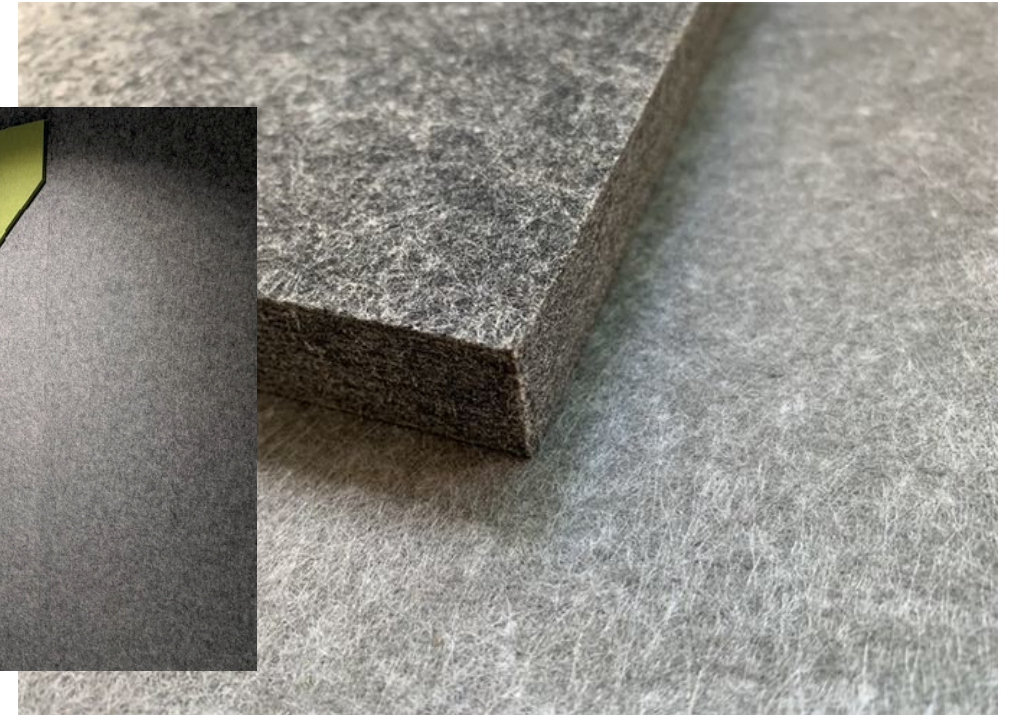

Note: images may not be exact representation of the color palette. Please request a sample for use in your color selections.

eKÖR
V-sculpted Panels

Recommended size: 1200*600*12mm

Max size: 2400*1200*12mm