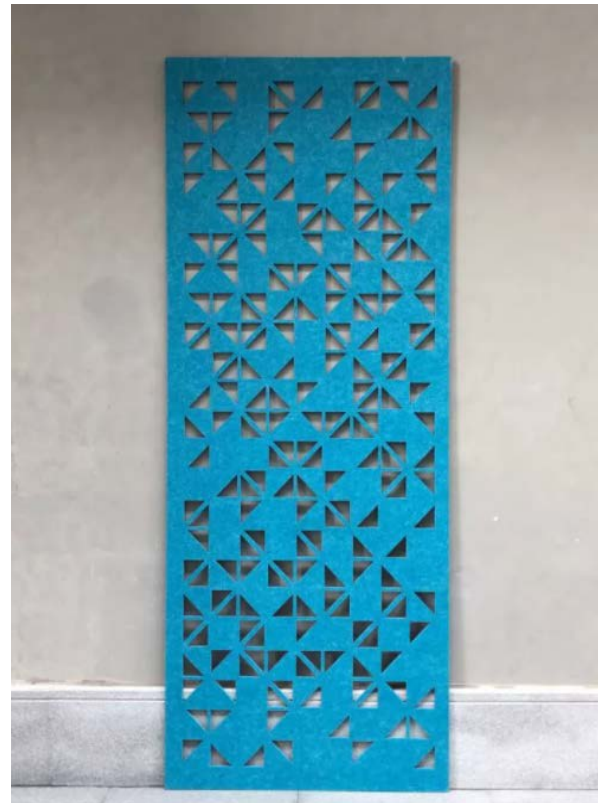

eKÖR Screens

Recommended size: 1200*600*12mm

Max size: 2400*1200*12mm

...screens help to improve user privacy and layout of open offices while retaining free flowing workspaces and reducing unwanted background noise

AK-02

AK-04

AK-14

AK-24

AK-18

AK-09

AK-16

AK-05

AK-17

AK-07

AK-15

AK-08

AK-21

AK-11

AK-20

AK-13

Note: images may not be exact representation of the color palette. Please request a sample for use in your color selections.