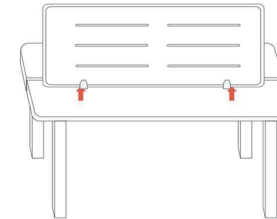

Panel Bracket

No need to make the holes on the desk.
Use the cut out panel to finish the installation.

eKÖR eFectiv - Acoustic Desk Panel

| Model | Material | Size | Thickness |
|--------------------------|----------|--------------------------------------|----------------|
| PET-DS-18D PET-DS-19D | 100%PET | 800*395mm, R36mm 600*380mm, R30mm | 12mm 12mm |
| PET-DS-20D PET-DS-21D | 100%PET | 800*395mm, R30mm 600*380mm, R30mm | 9+9mm 9+9mm |
| PET-DS-22D PET-DS-23D | 100%PET | 800*395mm, R30mm 600*380mm, R30mm | 12mm 12mm |

| Remark | Installation Guide |
|--------|--------------------|
|--------|--------------------|

Fixed on the middle of desk

Fixed on middle of double desk

PET-DS-H

PET-DS-T

| Model | Material | Size | Thickness |
|-----------|----------|-------------------|-----------|
| PET-DS-01 | 100%PET | 580*340mm, R30mm | 16mm |
| PET-DS-02 | | 980*340mm, R30mm | |
| PET-DS-03 | | 1180*340mm, R30mm | |
| PET-DS-04 | | 1380*340mm, R30mm | |