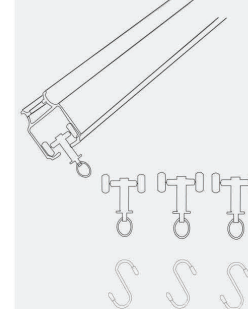

PET-CBP-G3

ACOUSTIC

INFINITE
DESIGN
POSSIBILITIES

PET TEXTURE

Color Choice and Size Can be Customized