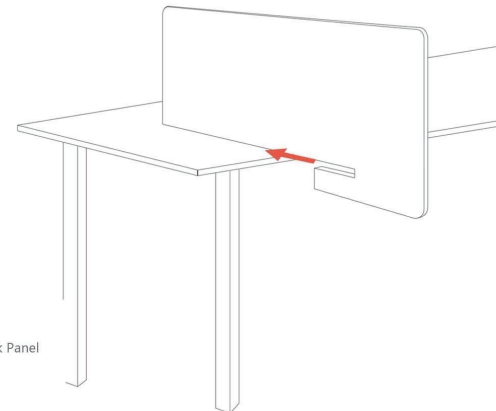

eKōR.™ mOre

Acoustic screens and flexible office solutions for today's workplace

eKōR Alcove – Acoustic Desk Screen

| | Model | Material | Size | Thickness |
|--|------------|----------|------------------|-----------|
|  | PET-DS-05 | 100%PET | 1180*580mm,R30mm | 16mm |
|  | PET-DS-19D | 100%PET | 900*580R20mm | 12mm |
|  | PET-DS-18D | 100%PET | 1850*600mm,R20mm | 12mm |

Remarks

Installation Guide

Two layers laminated

Fix on the desk without any accessories

Groove thickness can be customized based on the desk thickness

Carved Pattern

Color Mix and Thickness

Any pattern can be chosen based on design
Can be Laminated

Panel Bracket

No need to make the holes on the desk.
Use the cut out panel to finish the installation.

eKÖR eFectiv - Acoustic Desk Panel

| Model | Material | Size | Thickness |
|--------------------------|----------|--------------------------------------|----------------|
| PET-DS-18D PET-DS-19D | 100%PET | 800*395mm, R36mm 600*380mm, R30mm | 12mm 12mm |
| PET-DS-20D PET-DS-21D | 100%PET | 800*395mm, R30mm 600*380mm, R30mm | 9+9mm 9+9mm |
| PET-DS-22D PET-DS-23D | 100%PET | 800*395mm, R30mm 600*380mm, R30mm | 12mm 12mm |