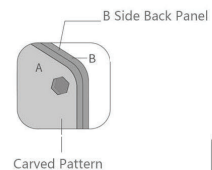

| Clips | Material | Tolerance Thickness | Color |
|-----------|----------------|---------------------|-------|
| PET-DS-LI | Aluminum Alloy | 12mm-24mm | White |

Can Bend

Size can be customized

COLORBO

eKÖR
eFectiv

Remarks

Installation Guide

Two layers laminated

Fix on the desk without any accessories

Groove thickness can be customized based on the desk thickness

Carved Pattern

Color Mix and Thickness

Any pattern can be chosen based on design
Can be Laminated

Panel Bracket

No need to make the holes on the desk.
Use the cut out panel to finish the installation.

eKÖR eFectiv - Acoustic Desk Panel

| Model | Material | Size | Thickness |
|--------------------------|----------|--------------------------------------|----------------|
| PET-DS-18D PET-DS-19D | 100%PET | 800*395mm, R36mm 600*380mm, R30mm | 12mm 12mm |
| PET-DS-20D PET-DS-21D | 100%PET | 800*395mm, R30mm 600*380mm, R30mm | 9+9mm 9+9mm |
| PET-DS-22D PET-DS-23D | 100%PET | 800*395mm, R30mm 600*380mm, R30mm | 12mm 12mm |