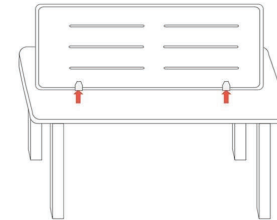

Panel Bracket

No need to make the holes on the desk.
Use the cut out panel to finish the installation.

eKÖR eFectiv - Acoustic Desk Panel

| Model | Material | Size | Thickness |
|--------------------------|----------|--------------------------------------|----------------|
| PET-DS-18D PET-DS-19D | 100%PET | 800*395mm, R36mm 600*380mm, R30mm | 12mm 12mm |
| PET-DS-20D PET-DS-21D | 100%PET | 800*395mm, R30mm 600*380mm, R30mm | 9+9mm 9+9mm |
| PET-DS-22D PET-DS-23D | 100%PET | 800*395mm, R30mm 600*380mm, R30mm | 12mm 12mm |

| Remark | Installation Guide |
|--------|--------------------|
|--------|--------------------|

Fixed on the middle of desk

Fixed on middle of double desk

PET-DS-H

PET-DS-T

| Model | Material | Size | Thickness |
|-----------|----------|-------------------|-----------|
| PET-DS-01 | 100%PET | 580*340mm, R30mm | 16mm |
| PET-DS-02 | | 980*340mm, R30mm | |
| PET-DS-03 | | 1180*340mm, R30mm | |
| PET-DS-04 | | 1380*340mm, R30mm | |