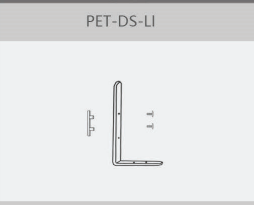

eKōR.™ mOre

Acoustic screens and flexible office solutions for today's workplace

eKōR Alcove – Acoustic Desk Screen

| | Model | Material | Size | Thickness |
|--|------------|----------|------------------|-----------|
|  | PET-DS-05 | 100%PET | 1180*580mm,R30mm | 16mm |
|  | PET-DS-19D | 100%PET | 900*580R20mm | 12mm |
|  | PET-DS-18D | 100%PET | 1850*600mm,R20mm | 12mm |

| Clips | Material | Tolerance Thickness | Color |
|-----------|----------------|---------------------|-------|
| PET-DS-LI | Aluminum Alloy | 12mm-24mm | White |

Can Bend

Size can be customized

COLORBO

eKÖR
eFectiv

Panel Bracket

No need to make the holes on the desk.
Use the cut out panel to finish the installation.

eKÖR eFectiv - Acoustic Desk Panel

| Model | Material | Size | Thickness |
|--------------------------|----------|--------------------------------------|----------------|
| PET-DS-18D PET-DS-19D | 100%PET | 800*395mm, R36mm 600*380mm, R30mm | 12mm 12mm |
| PET-DS-20D PET-DS-21D | 100%PET | 800*395mm, R30mm 600*380mm, R30mm | 9+9mm 9+9mm |
| PET-DS-22D PET-DS-23D | 100%PET | 800*395mm, R30mm 600*380mm, R30mm | 12mm 12mm |