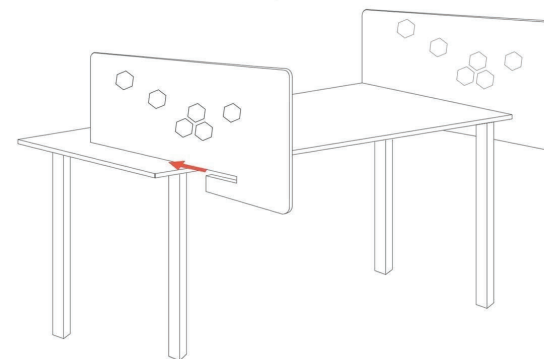

Remarks

Installation Guide

Two layers laminated

Fix on the desk without any accessories

Groove thickness can be customized based on the desk thickness

Carved Pattern

Color Mix and Thickness

Any pattern can be chosen based on design
Can be Laminated

Panel Bracket

No need to make the holes on the desk.
Use the cut out panel to finish the installation.

eKÖR eFectiv - Acoustic Desk Panel

| Model | Material | Size | Thickness |
|--------------------------|----------|--------------------------------------|----------------|
| PET-DS-18D PET-DS-19D | 100%PET | 800*395mm, R36mm 600*380mm, R30mm | 12mm 12mm |
| PET-DS-20D PET-DS-21D | 100%PET | 800*395mm, R30mm 600*380mm, R30mm | 9+9mm 9+9mm |
| PET-DS-22D PET-DS-23D | 100%PET | 800*395mm, R30mm 600*380mm, R30mm | 12mm 12mm |