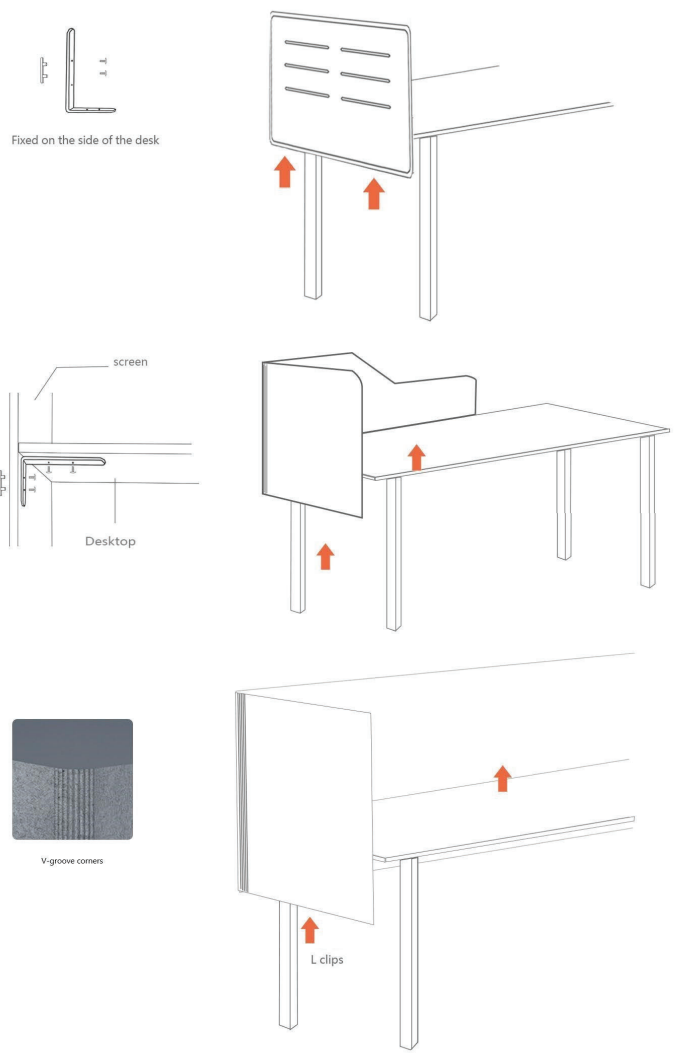

Can Bend

Size can be customized